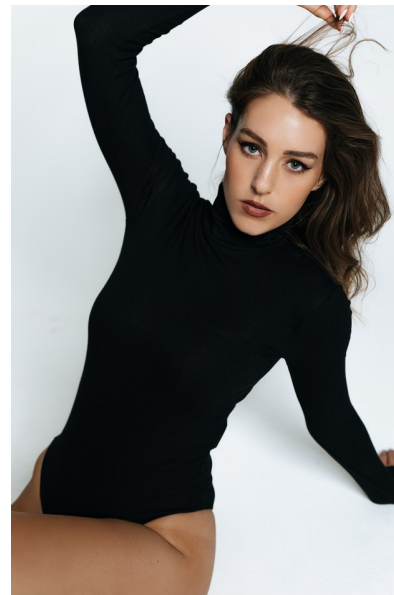

SARAH JEAN

Height 174cm/5'8.5" Bust 81cm/32" C Waist 64cm/25" Hips 94cm/37"
Dress 8 UK Shoe 6 UK Hair Light Brown Eyes Blue/Green

BASE
MODEL AGENCY est. 1999

Suite 609, 6th Floor | Buitengracht Centre | 125 Buitengracht Street | Cape
Town | 8001 | South Africa | Tel: +27 21 418 2136 |
Email: info@basemodelagency.com