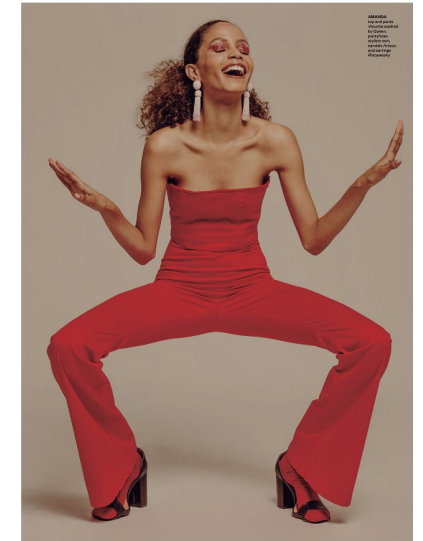

MAILA MACHADO

Height 176cm/5'9.5" Bust 76cm/30" Waist 60cm/23.5" Hips 88cm/34.5"
Dress 8 UK Shoe 4 UK Hair Brunette Eyes Brown

Printed

178

New

163

New

167

New

183

BASE
MODEL AGENCY est. 1999

Suite 609, 6th Floor | Buitengracht Centre | 125 Buitengracht Street | Cape
Town | 8001 | South Africa | Tel: +27 21 418 2136 |
Email: info@basemodelagency.com