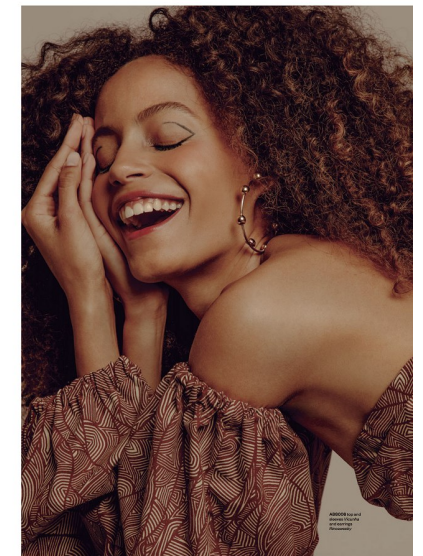

MAILA MACHADO

Height 176cm/5'9.5" Bust 76cm/30" Waist 60cm/23.5" Hips 88cm/34.5"
Dress 8 UK Shoe 4 UK Hair Brunette Eyes Brown

Printed

178

New

163

New

167

New

183

BASE
MODEL AGENCY est. 1999

Suite 609, 6th Floor | Buitengracht Centre | 125 Buitengracht Street | Cape
Town | 8001 | South Africa | Tel: +27 21 418 2136 |
Email: info@basemodelagency.com