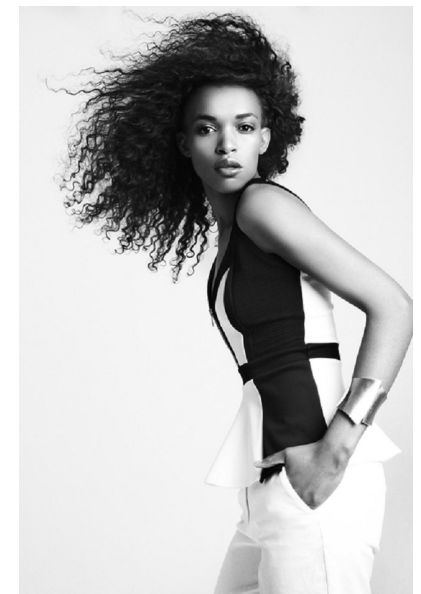

YOLANDA MKONTO

Height 176cm/5'9.5" Bust 81cm/32" A Waist 67cm/26.5" Hips 91cm/36"
Dress 8 UK Shoe 8 UK Hair Black Eyes Brown

BASE
MODEL AGENCY est. 1999

Suite 609, 6th Floor | Buitengracht Centre | 125 Buitengracht Street | Cape
Town | 8001 | South Africa | Tel: +27 21 418 2136 |
Email: info@basemodelagency.com