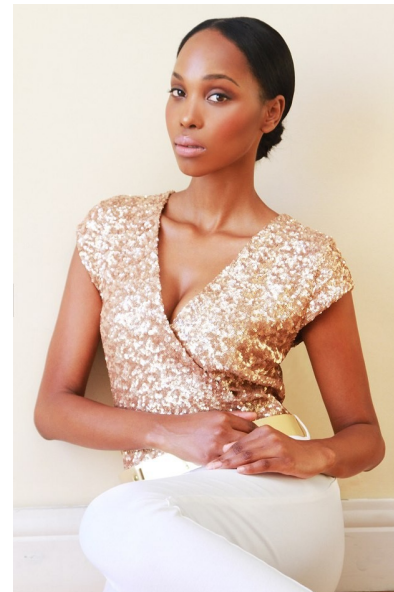

LINRAY LAVIGRE

Height 175cm/5'9" Bust 81cm/32" B Waist 60cm/23.5" Hips 92cm/36"
Dress 8 UK Shoe 5 UK Hair Black Eyes Brown

Image: Base Model Agency

15 on Orange Hotel | Orange Street | Cape Town | 8001 | South Africa |
Tel: +27 21 418 2136 |
Email: info@basemodelagency.com