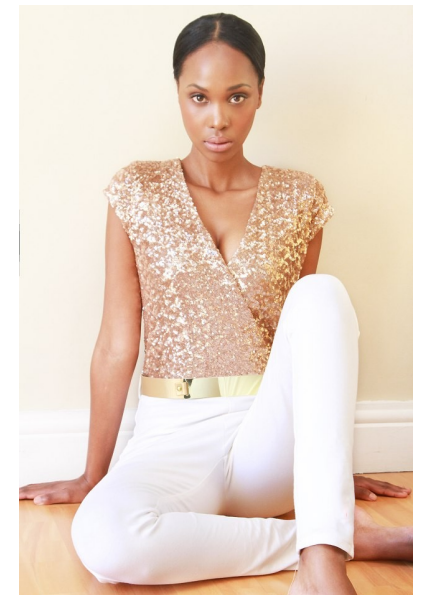

LINRAY LAVIGRE

Height 175cm/5'9" Bust 81cm/32" B Waist 60cm/23.5" Hips 92cm/36"
Dress 8 UK Shoe 5 UK Hair Black Eyes Brown

Image: Base Model Agency

15 on Orange Hotel | Orange Street | Cape Town | 8001 | South Africa |
Tel: +27 21 418 2136 |
Email: info@basemodelagency.com