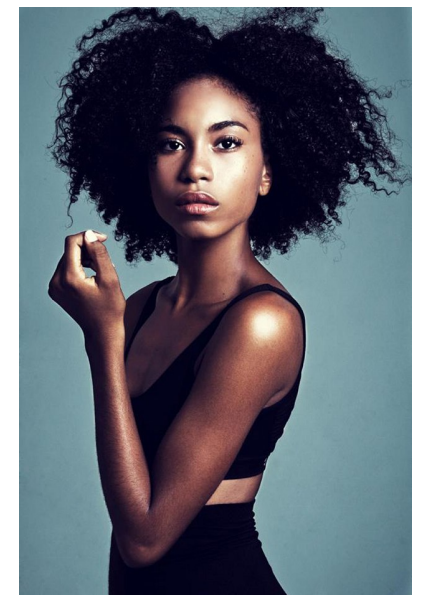

MASSENA TWINS (SUZANE)

Height 179cm/5'10.5" Bust 86cm/34" A Waist 61cm/24" Hips 86cm/34"  
 Dress 4 UK Shoe 7 UK Hair Black Eyes Brown

104 [www.elle.com](http://www.elle.com)

madeinthe.com 103

Image: Base Model Agency