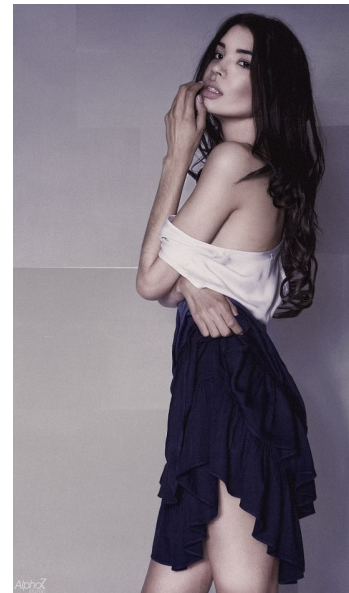

AMANDA NASCIMENTO

Height 176cm/5'9.5" Bust 81cm/32" A Waist 60cm/23.5" Hips 86cm/34"
Dress 2 UK Shoe 6 UK Hair Black Eyes Brown

Image: Base Model Agency

15 on Orange Hotel | Orange Street | Cape Town | 8001 | South Africa |
Tel: +27 21 418 2136 |
Email: info@basemodelagency.com