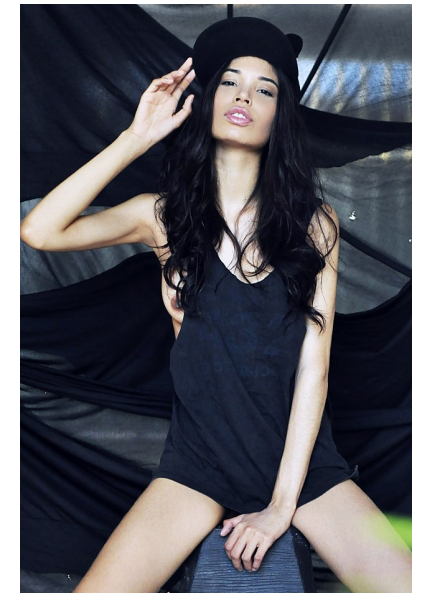

AMANDA NASCIMENTO

Height 176cm/5'9.5" Bust 81cm/32" A Waist 60cm/23.5" Hips 86cm/34"
Dress 2 UK Shoe 6 UK Hair Black Eyes Brown

Image: Base Model Agency

15 on Orange Hotel | Orange Street | Cape Town | 8001 | South Africa |
Tel: +27 21 418 2136 |
Email: info@basemodelagency.com