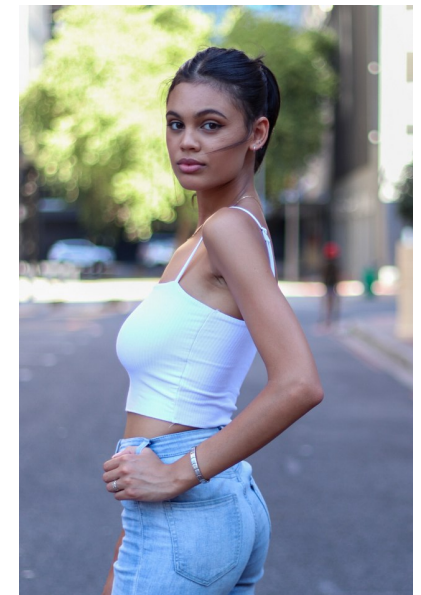

## ROBYN VAN DEN HEEVER

Height 174cm/5'8.5" Bust 81cm/32" C Waist 63cm/25" Hips 89cm/35"  
Dress 4 UK Shoe 5 UK Hair Brown Eyes Brown

Image: Base Model Agency

15 on Orange Hotel | Orange Street | Cape Town | 8001 | South Africa |  
Tel: +27 21 418 2136 |  
Email: [info@basemodelagency.com](mailto:info@basemodelagency.com)