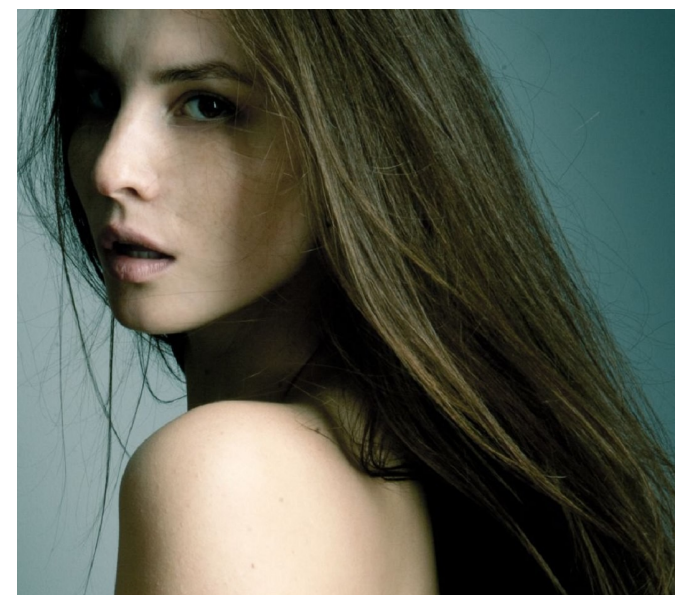

EVA PAVLUSOVA

Height 179cm/5'10.5" Bust 84cm/33" B Waist 60cm/23.5" Hips 90cm/35.5"
Dress 8 UK Shoe 6 UK Hair Brown Eyes Brown

Image: Base Model Agency

15 on Orange Hotel | Orange Street | Cape Town | 8001 | South Africa | Tel:
+27 21 418 2136 |
Email: info@basemodelagency.com