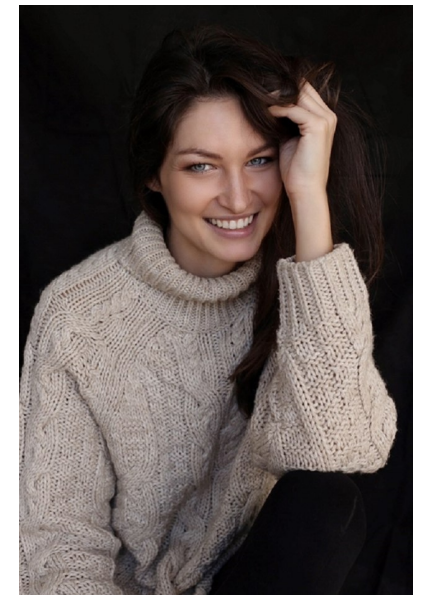

MARINA SCHULIK

Height 175cm/5'9" Bust 84cm/33" B Waist 62cm/24.5" Hips 92cm/36"
Dress 6 UK Shoe 6 UK Hair Brown Eyes Blue/Green

Image: Base Model Agency

15 on Orange Hotel | Orange Street | Cape Town | 8001 | South Africa |
Tel: +27 21 418 2136 |
Email: info@basemodelagency.com