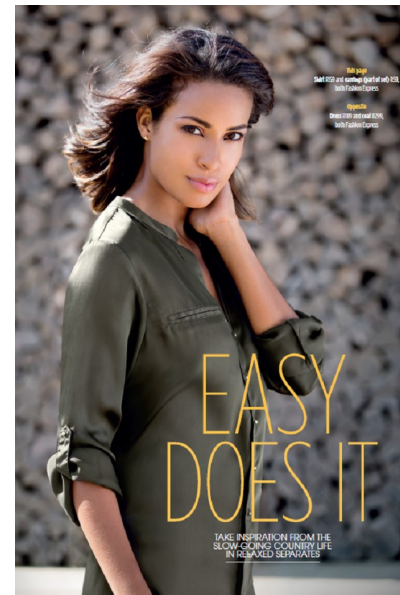

JANAINA PEREIRA

Height 175cm/5'9" Bust 86cm/34" D Waist 60cm/23.5" Hips 88cm/34.5"
Dress 6 UK Shoe 5.5 UK Hair Dark Brown Eyes Brown

Image: Base Model Agency

15 on Orange Hotel | Orange Street | Cape Town | 8001 | South Africa | Tel:
+27 21 418 2136 |
Email: info@basemodelagency.com