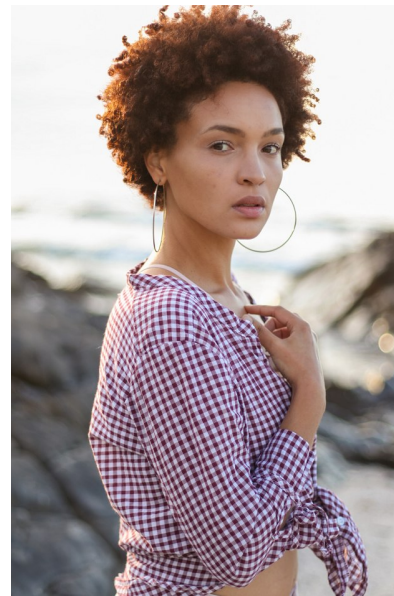

GWEN COETZEE

Height 165cm/5'5" Bust 81cm/32" B Waist 69cm/27" Hips 96cm/38"
Dress 4 UK Shoe 5 UK Hair Brunette Eyes Brown

Image: Base Model Agency

15 on Orange Hotel | Orange Street | Cape Town | 8001 | South Africa |
Tel: +27 21 418 2136 |
Email: info@basemodelagency.com