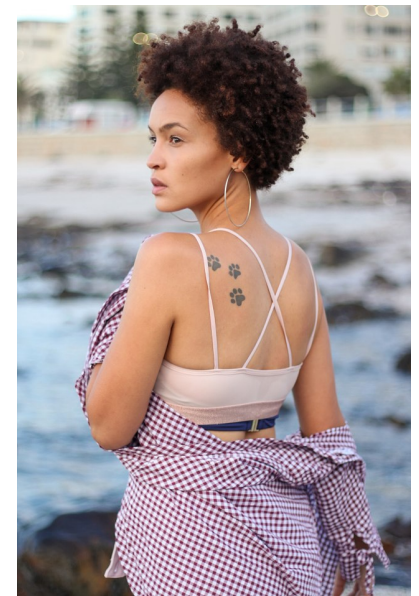

GWEN COETZEE

Height 165cm/5'5" Bust 81cm/32" B Waist 69cm/27" Hips 96cm/38"
Dress 4 UK Shoe 5 UK Hair Brunette Eyes Brown

Image: Base Model Agency

15 on Orange Hotel | Orange Street | Cape Town | 8001 | South Africa |
Tel: +27 21 418 2136 |
Email: info@basemodelagency.com