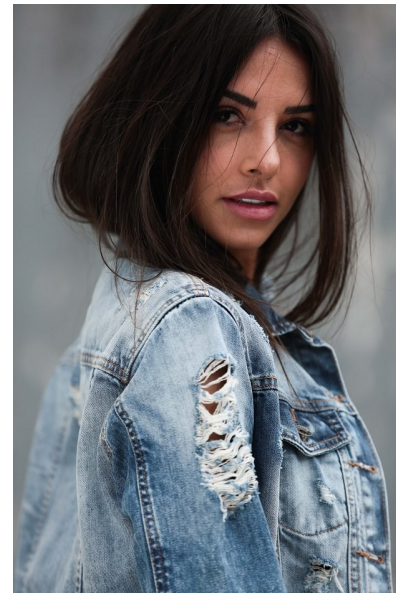

CAROL CHAFAUZER

Height 175cm/5'9" Bust 90cm/35.5" B Waist 64cm/25" Hips 93cm/36.5"  
Shoe 5 UK Hair Brown Eyes Brown

Image: Base Model Agency

15 on Orange Hotel | Orange Street | Cape Town | 8001 | South Africa |  
Tel: +27 21 418 2136 |  
Email: info@basemodelagency.com