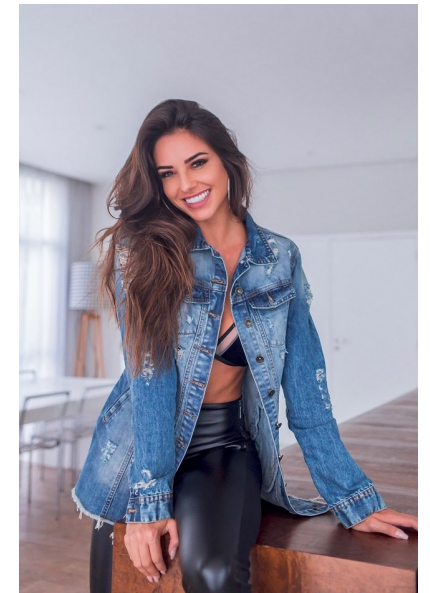

CAROL CHAFAUZER

Height 175cm/5'9" Bust 90cm/35.5" B Waist 64cm/25" Hips 93cm/36.5"  
Shoe 5 UK Hair Brown Eyes Brown

Image: Base Model Agency

15 on Orange Hotel | Orange Street | Cape Town | 8001 | South Africa |  
Tel: +27 21 418 2136 |  
Email: info@basemodelagency.com