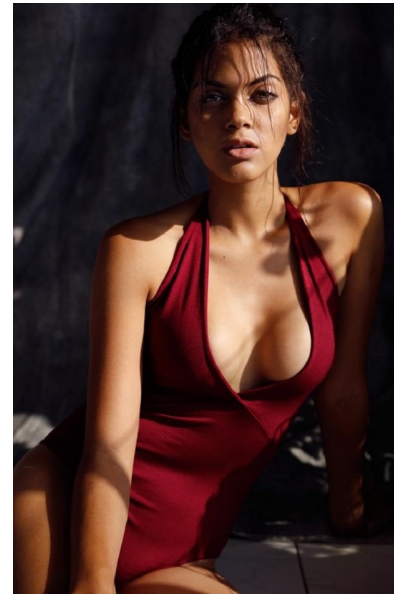

JOANA CASTRO

Height 175cm/5'9" Bust 86cm/34" B Waist 65cm/25.5" Hips 91cm/36"
Hair Brown Eyes Green

Image: Base Model Agency

15 on Orange Hotel | Orange Street | Cape Town | 8001 | South Africa |
Tel: +27 21 418 2136 |
Email: info@basemodelagency.com