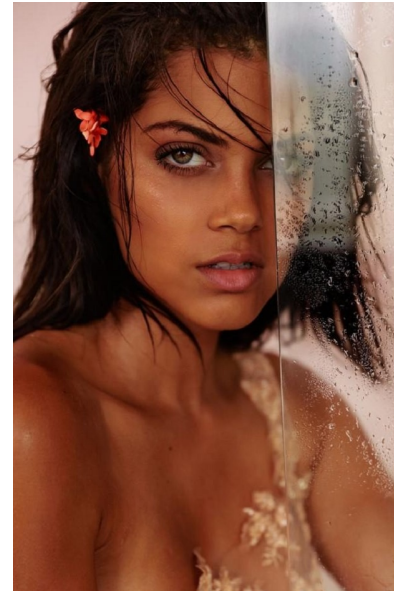

JOANA CASTRO

Height 175cm/5'9" Bust 86cm/34" B Waist 65cm/25.5" Hips 91cm/36"
Hair Brown Eyes Green

Image: Base Model Agency

15 on Orange Hotel | Orange Street | Cape Town | 8001 | South Africa |
Tel: +27 21 418 2136 |
Email: info@basemodelagency.com