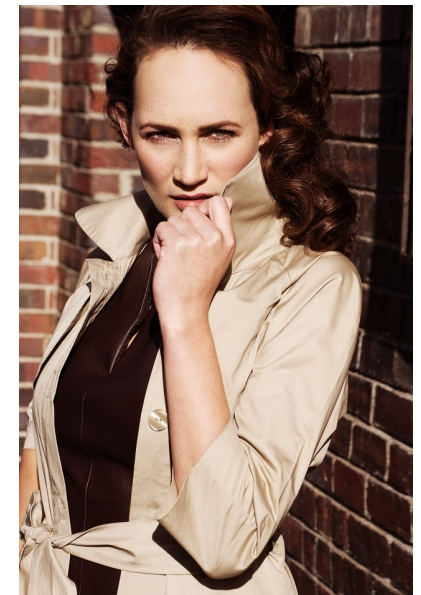

LIZANNE DE WET

Height 174cm/5'8.5" Bust 84cm/33" B Waist 69cm/27" Hips 99cm/39"
Dress 6 UK Shoe 7.5 UK Hair Dark Brown Eyes Green

Image: Base Model Agency

15 on Orange Hotel | Orange Street | Cape Town | 8001 | South Africa |
Tel: +27 21 418 2136 |
Email: info@basemodelagency.com