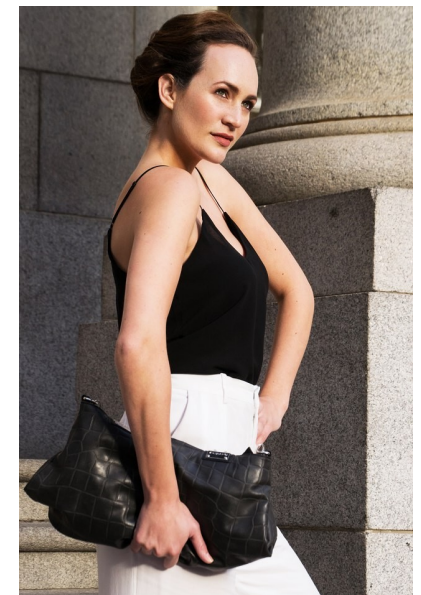

LIZANNE DE WET

Height 174cm/5'8.5" Bust 84cm/33" B Waist 69cm/27" Hips 99cm/39"
Dress 6 UK Shoe 7.5 UK Hair Dark Brown Eyes Green

Image: Base Model Agency

15 on Orange Hotel | Orange Street | Cape Town | 8001 | South Africa |
Tel: +27 21 418 2136 |
Email: info@basemodelagency.com