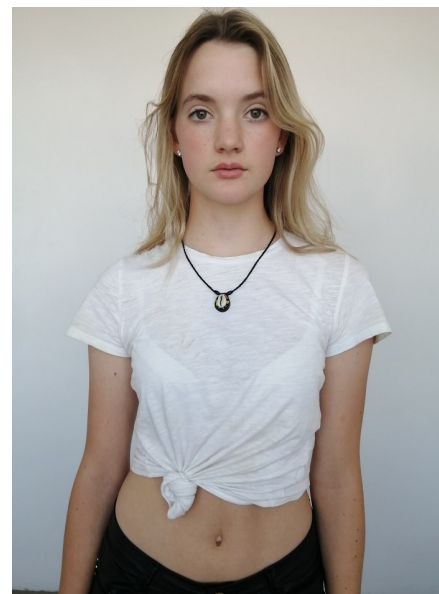

TYLA POTGIETER

Height 173cm/5'8" Bust 81cm/32" B Waist 66cm/26" Hips 95cm/37.5"  
Dress 10 UK Shoe 8 UK Hair Blonde Eyes Green

Image: Base Model Agency

15 on Orange Hotel | Orange Street | Cape Town | 8001 | South Africa |