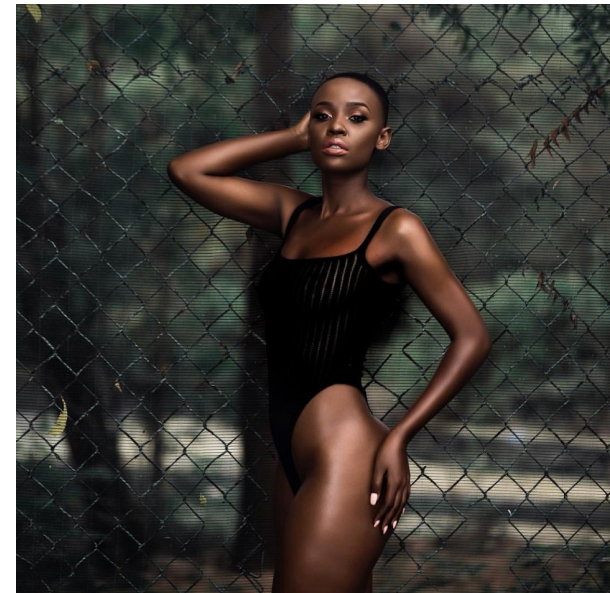

MARY CLAVERYS

Height 173cm/5'8" Bust 86cm/34" B Waist 67cm/26.5" Hips 103cm/40.5"
Dress 6-8 UK Shoe 7 UK Hair Brown Eyes Brown

Image: Base Model Agency

15 on Orange Hotel | Orange Street | Cape Town | 8001 | South Africa |
Tel: +27 21 418 2136 |
Email: info@basemodelagency.com