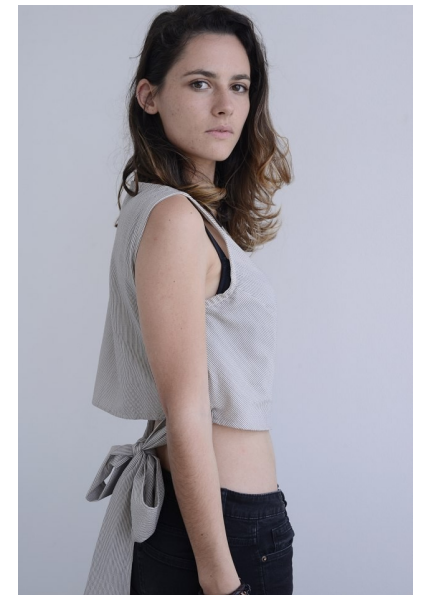

RAHMA DALMAU

Height 170cm/5'7" Bust 76cm/30" C Waist 60cm/23.5" Hips 91cm/36"
Dress 6-8 UK Shoe 7 UK Hair Brown Eyes Brown

Image: Base Model Agency

15 on Orange Hotel | Orange Street | Cape Town | 8001 | South Africa |
Tel: +27 21 418 2136 |
Email: info@basemodelagency.com