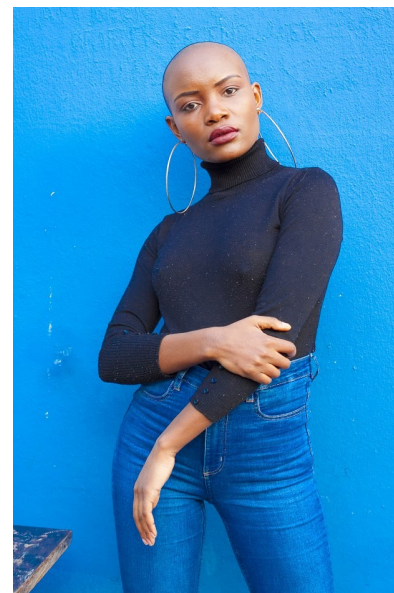

LOVEDALIA MASHASHANE

Height 166cm/5'5.5" Bust 81cm/32" B Waist 65cm/25.5" Hips 90cm/35.5"
Dress 2-4 UK Shoe 4.5 UK Hair Bald Eyes Brown

Image: Base Model Agency

15 on Orange Hotel | Orange Street | Cape Town | 8001 | South Africa |
Tel: +27 21 418 2136 |
Email: info@basemodelagency.com