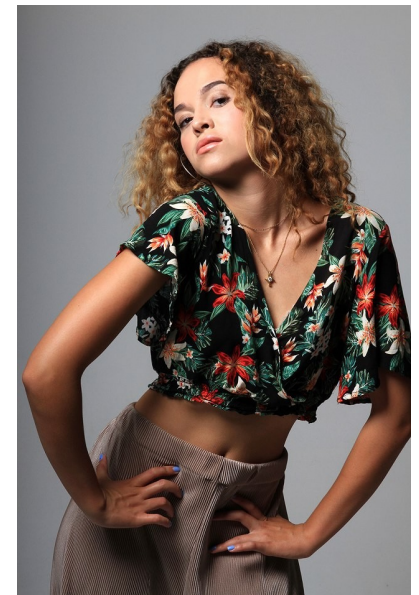

MARGOT SHEPPARD

Height 168cm/5'6" Bust 60cm/23.5" A Waist 60cm/23.5" Hips 93cm/36.5"  
Dress 2-4 UK Shoe 6 UK Hair Light Brown Eyes Brown

Image: Base Model Agency

15 on Orange Hotel | Orange Street | Cape Town | 8001 | South Africa |