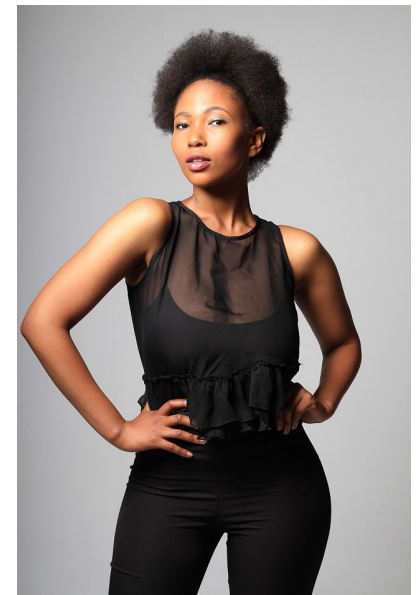

TRUDY JULY

Height 171cm/5'7.5" Bust 81cm/32" D Waist 60cm/23.5" Hips 99cm/39"  
Shoe 6 UK Hair Brown Eyes Brown

Image: Base Model Agency

15 on Orange Hotel | Orange Street | Cape Town | 8001 | South Africa |  
Tel: +27 21 418 2136 |  
Email: info@basemodelagency.com