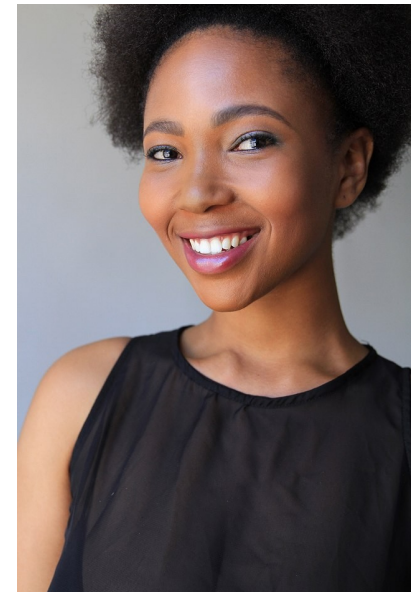

TRUDY JULY

Height 171cm/5'7.5" Bust 81cm/32" D Waist 60cm/23.5" Hips 99cm/39"  
Shoe 6 UK Hair Brown Eyes Brown

Image: Base Model Agency

15 on Orange Hotel | Orange Street | Cape Town | 8001 | South Africa |  
Tel: +27 21 418 2136 |  
Email: info@basemodelagency.com