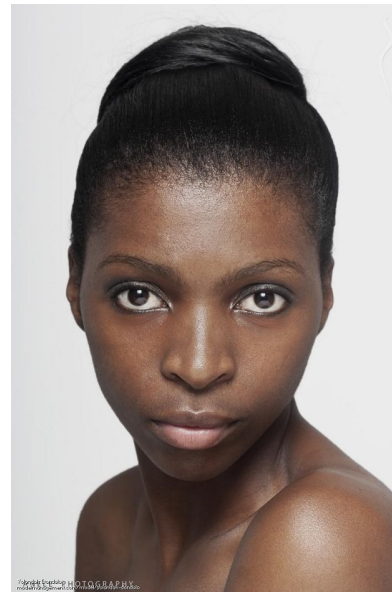

YOLANDA DANDALA

Height 175cm/5'9" Bust 81cm/32" A Waist 59cm/23" Hips 94cm/37"
Dress 4 UK Shoe 7 UK Hair Black Eyes Brown

Image: Base Model Agency

15 on Orange Hotel | Orange Street | Cape Town | 8001 | South Africa |
Tel: +27 21 418 2136 |
Email: info@basemodelagency.com