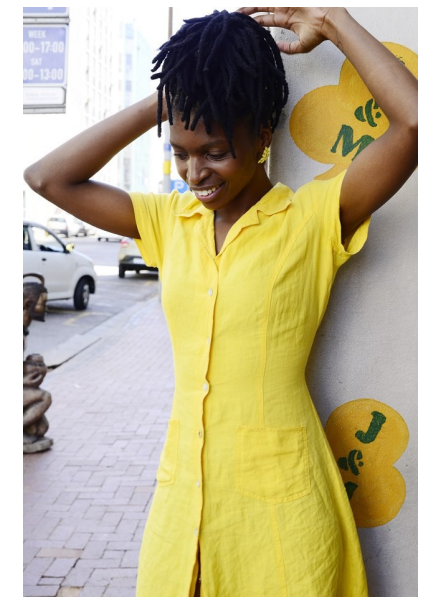

YOLANDA DANDALA

Height 175cm/5'9" Bust 81cm/32" A Waist 59cm/23" Hips 94cm/37"
Dress 4 UK Shoe 7 UK Hair Black Eyes Brown

Image: Base Model Agency

15 on Orange Hotel | Orange Street | Cape Town | 8001 | South Africa |
Tel: +27 21 418 2136 |
Email: info@basemodelagency.com