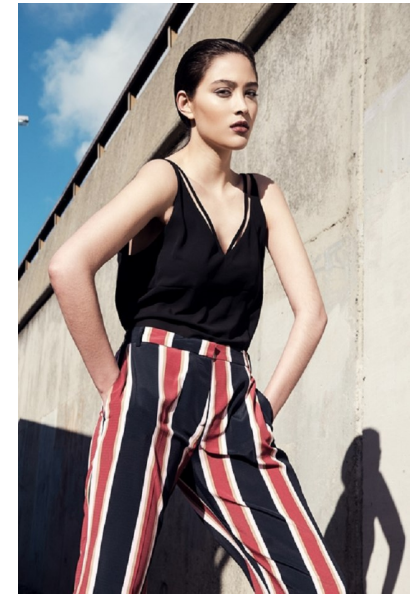

CARITA DUNN

Height 170cm/5'7" Bust 82cm/32.5" B Waist 64cm/25" Hips 93cm/36.5"
Dress 6 UK Shoe 6 UK Hair Black Eyes Brown

Image: Base Model Agency

15 on Orange Hotel | Orange Street | Cape Town | 8001 | South Africa |
Tel: +27 21 418 2136 |
Email: info@basemodelagency.com