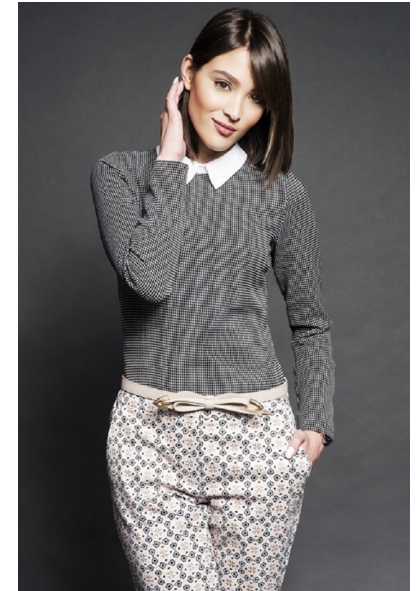

CARITA DUNN

Height 170cm/5'7" Bust 82cm/32.5" B Waist 64cm/25" Hips 93cm/36.5"
Dress 6 UK Shoe 6 UK Hair Black Eyes Brown

Image: Base Model Agency

15 on Orange Hotel | Orange Street | Cape Town | 8001 | South Africa |
Tel: +27 21 418 2136 |
Email: info@basemodelagency.com