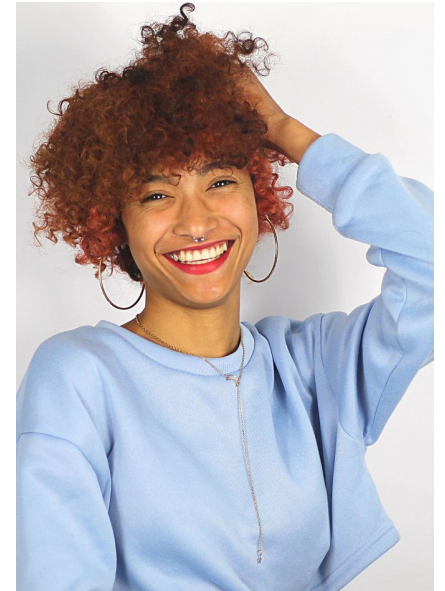

KAYLIN MATTHEWS

Height 167cm/5'5.5" Bust 79cm/31" A/B Waist 61cm/24" Hips 87cm/34.5"
Dress 6-8 UK Shoe 6 UK Hair Pink Eyes Brown

BASE
MODEL AGENCY est. 1999

Suite 609, 6th Floor | Buitengracht Centre | 125 Buitengracht Street | Cape
Town | 8001 | South Africa | Tel: +27 21 418 2136 |
Email: info@basemodelagency.com