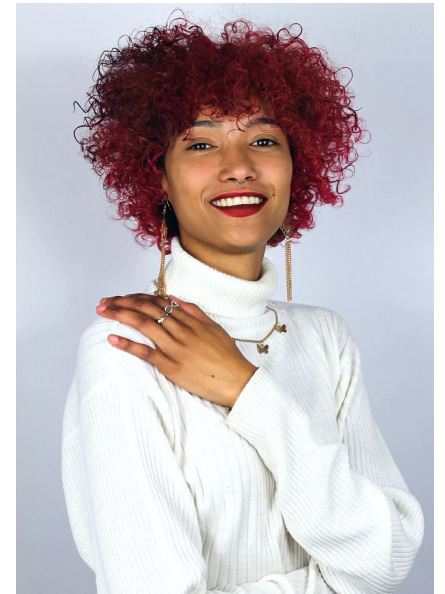

KAYLIN MATTHEWS

Height 167cm/5'5.5" Bust 79cm/31" A/B Waist 61cm/24" Hips 87cm/34.5"
Dress 6-8 UK Shoe 6 UK Hair Pink Eyes Brown

BASE
MODEL AGENCY est. 1999

Suite 609, 6th Floor | Buitengracht Centre | 125 Buitengracht Street | Cape
Town | 8001 | South Africa | Tel: +27 21 418 2136 |
Email: info@basemodelagency.com