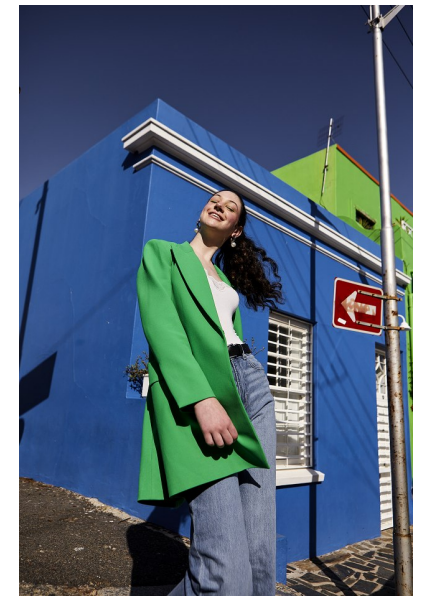

MEGAN MUNDELL

Height 177cm/5'9.5" Bust 81cm/32" A Waist 67cm/26.5" Hips 97cm/38"
Dress 8 UK Shoe 7 UK Hair Brown Eyes Brown

BASE
MODEL AGENCY est. 1999

Suite 609, 6th Floor | Buitengracht Centre | 125 Buitengracht Street | Cape Town
| 8001 | South Africa | Tel: +27 21 418 2136 |
Email: info@basemodelagency.com