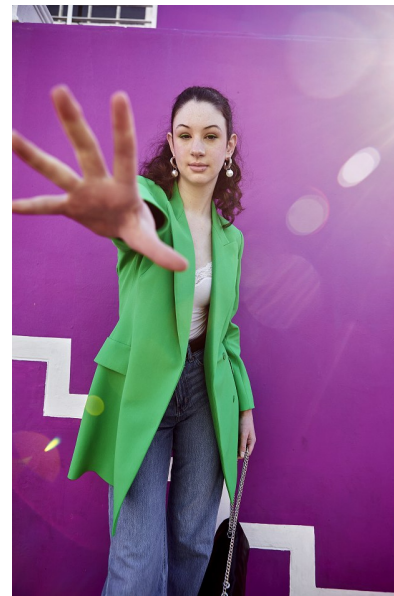

MEGAN MUNDELL

Height 177cm/5'9.5" Bust 81cm/32" A Waist 67cm/26.5" Hips 97cm/38"
Dress 8 UK Shoe 7 UK Hair Brown Eyes Brown

BASE
MODEL AGENCY est. 1999

Suite 609, 6th Floor | Buitengracht Centre | 125 Buitengracht Street | Cape Town
| 8001 | South Africa | Tel: +27 21 418 2136 |
Email: info@basemodelagency.com