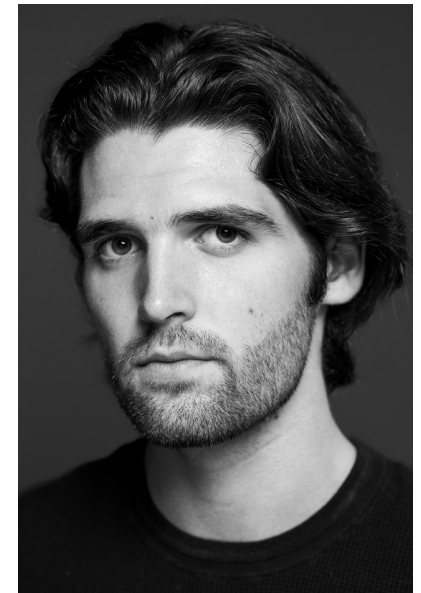

LIAM REEVES

Height 193cm/6'4" Chest 101cm/40" Waist 86cm/34" Collar 39cm/15.5"
Suit 101cm/40" Suit Length L Shoe 10 UK Hair Brown Eyes Hazel

BASE
MODEL AGENCY est. 1999

Suite 609, 6th Floor | Buitengracht Centre | 125 Buitengracht Street | Cape
Town | 8001 | South Africa | Tel: +27 21 418 2136 |
Email: info@basemodelagency.com