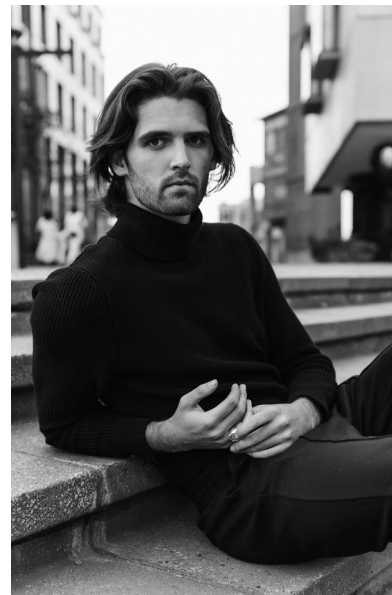

LIAM REEVES

Height 193cm/6'4" Chest 101cm/40" Waist 86cm/34" Collar 39cm/15.5"
Suit 101cm/40" Suit Length L Shoe 10 UK Hair Brown Eyes Hazel

BASE
MODEL AGENCY est. 1999

Suite 609, 6th Floor | Buitengracht Centre | 125 Buitengracht Street | Cape
Town | 8001 | South Africa | Tel: +27 21 418 2136 |
Email: info@basemodelagency.com