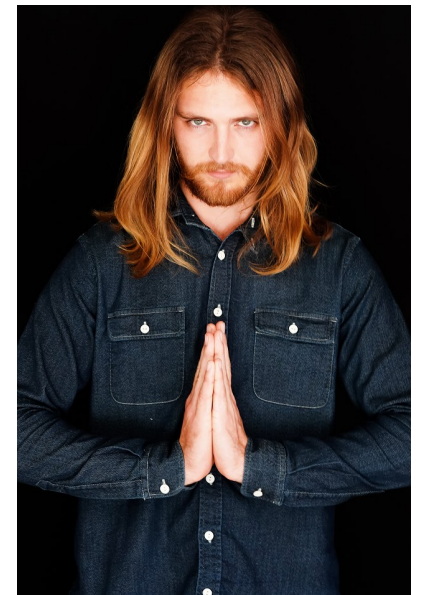

KIM VERBURG

Height 196cm/6'5" Chest 109cm/43" Waist 96cm/38" Collar 39cm/15.5"
Shoe 13 UK Hair Dark Blonde Eyes Green

Image: Base Model Agency

15 on Orange Hotel | Orange Street | Cape Town | 8001 | South Africa |
Tel: +27 21 418 2136 |
Email: info@basemodelagency.com