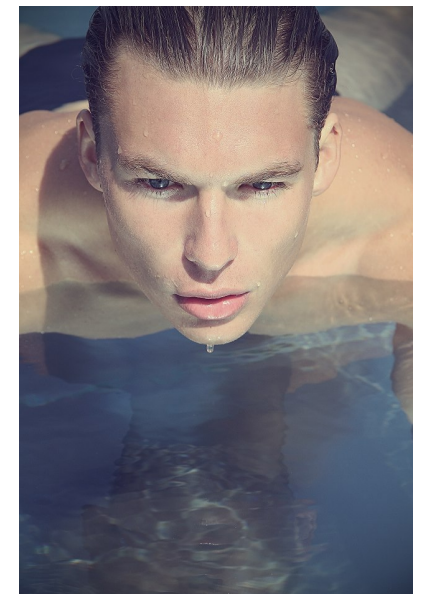

MARTIN MIGSCHITZ

Height 186cm/61.5" Chest 100cm/39.5" Waist 77cm/30.5" Suit 99cm/39"/49" Suit Length R  
 Shoe 43.5 EU/10 US/9.5 UK Hair Light Brown Eyes Blue/Grey

**BASE**  
MODEL AGENCY

15 on Orange Hotel | Orange Street | Cape Town | 8001 | South Africa | Tel: +27 21 418 2136 |