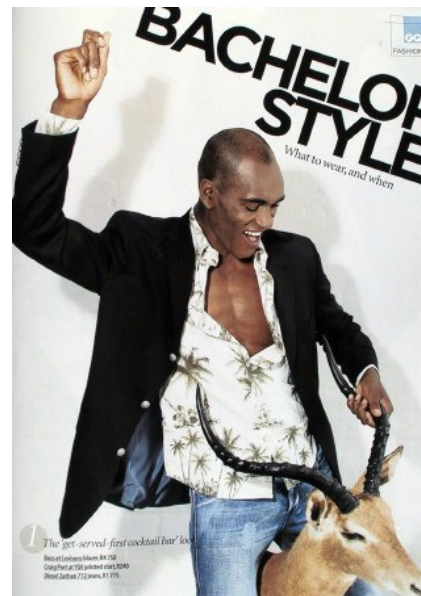

DIDIER MOESTUS

Height 185cm/6'1" Chest 99cm/39" Waist 79cm/31" Collar 41cm/16"
Suit 101cm/40" Suit Length L Shoe 10 UK Hair Brown Eyes Brown

Image: Base Model Agency

15 on Orange Hotel | Orange Street | Cape Town | 8001 | South Africa | Tel:
+27 21 418 2136 |