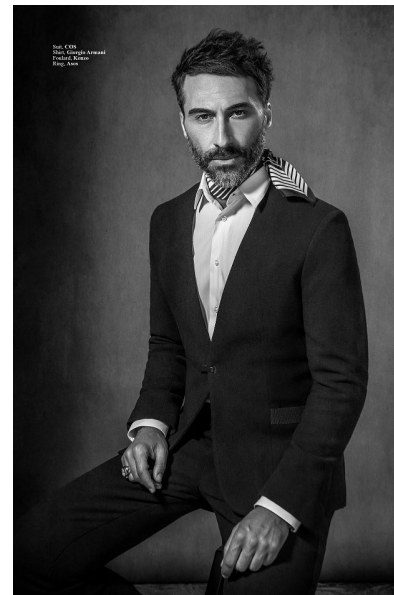

SASHA MARINI

Height 185cm/6'1" Chest 98cm/38.5" Waist 78cm/30.5" Collar 40cm/15.5"
Suit 97cm/38" Suit Length R Shoe 8 UK Hair Black Eyes Brown

Image: Base Model Agency

15 on Orange Hotel | Orange Street | Cape Town | 8001 | South Africa |