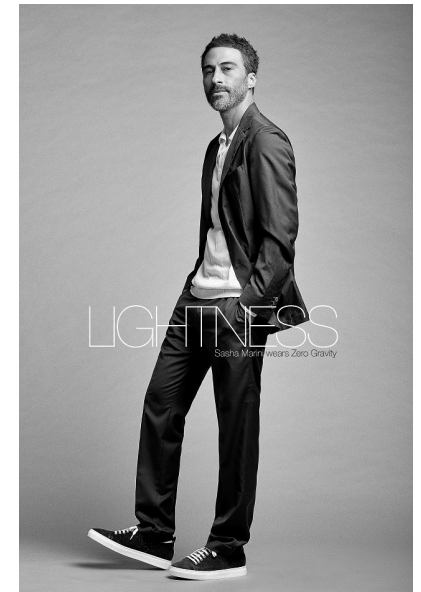

SASHA MARINI

Height 185cm/6'1" Chest 98cm/38.5" Waist 78cm/30.5" Collar 40cm/15.5"
Suit 97cm/38" Suit Length R Shoe 8 UK Hair Black Eyes Brown

Image: Base Model Agency

15 on Orange Hotel | Orange Street | Cape Town | 8001 | South Africa |