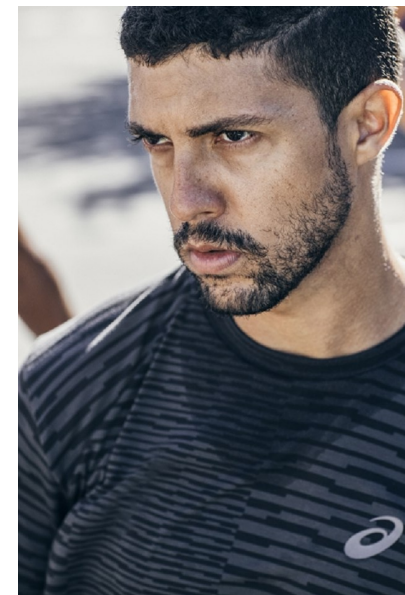

GUILHERME COSTA

Height 183cm/6'0" Chest 99cm/39" Waist 76cm/30" Collar 38cm/15"
Suit 101cm/40" Suit Length R Shoe 8.5 UK Hair Dark Brown Eyes Brown

BY MALINA TITLER WEDDING

Image: Base Model Agency

15 on Orange Hotel | Orange Street | Cape Town | 8001 | South Africa |
Tel: +27 21 418 2136 |
Email: info@basemodelagency.com