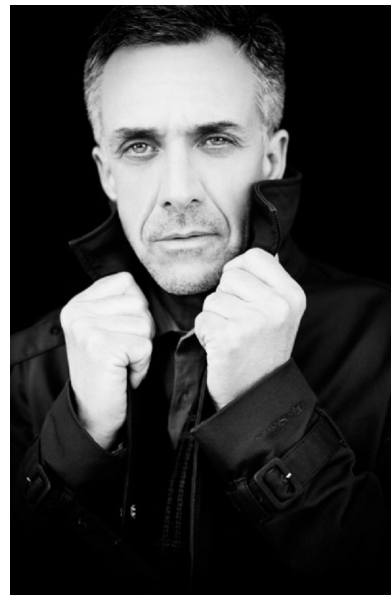

## THEO MALHERBE

Height 181cm/5'11.5" Chest 95cm/37.5" Waist 81cm/32" Collar 42cm/16.5"  
Suit 102cm/40" Suit Length R Shoe 8.5 UK Hair Salt and Pepper  
Eyes Blue/Grey

Image: Base Model Agency

15 on Orange Hotel | Orange Street | Cape Town | 8001 | South Africa | Tel:  
+27 21 418 2136 |  
Email: [info@basemodelagency.com](mailto:info@basemodelagency.com)