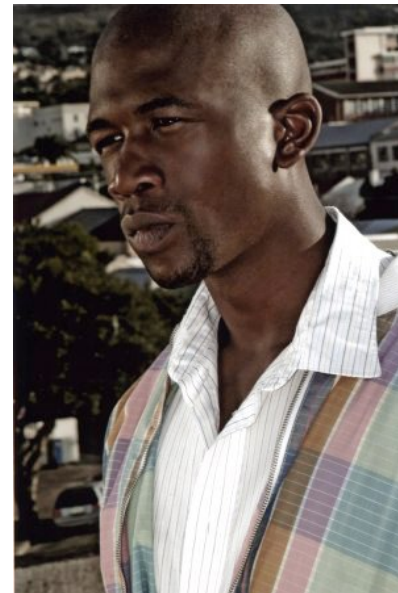

## SISEKO THOMAS

Height 189cm/6'2.5" Chest 101cm/40" Waist 84cm/33" Collar 41cm/16"  
Suit 99cm/39" Shoe 10 UK Hair Bald Eyes Brown

Image: Base Model Agency

15 on Orange Hotel | Orange Street | Cape Town | 8001 | South Africa |