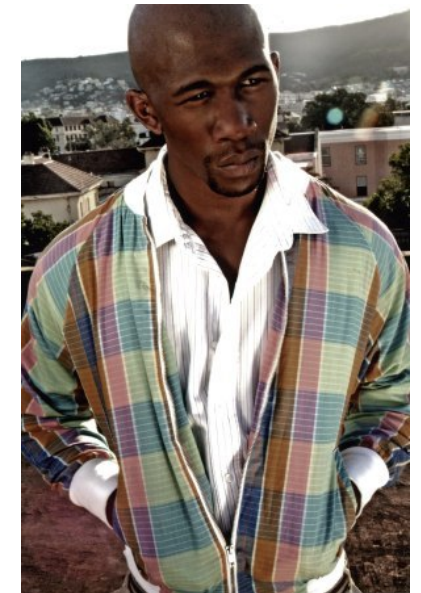

## SISEKO THOMAS

Height 189cm/6'2.5" Chest 101cm/40" Waist 84cm/33" Collar 41cm/16"  
Suit 99cm/39" Shoe 10 UK Hair Bald Eyes Brown

Image: Base Model Agency

15 on Orange Hotel | Orange Street | Cape Town | 8001 | South Africa |