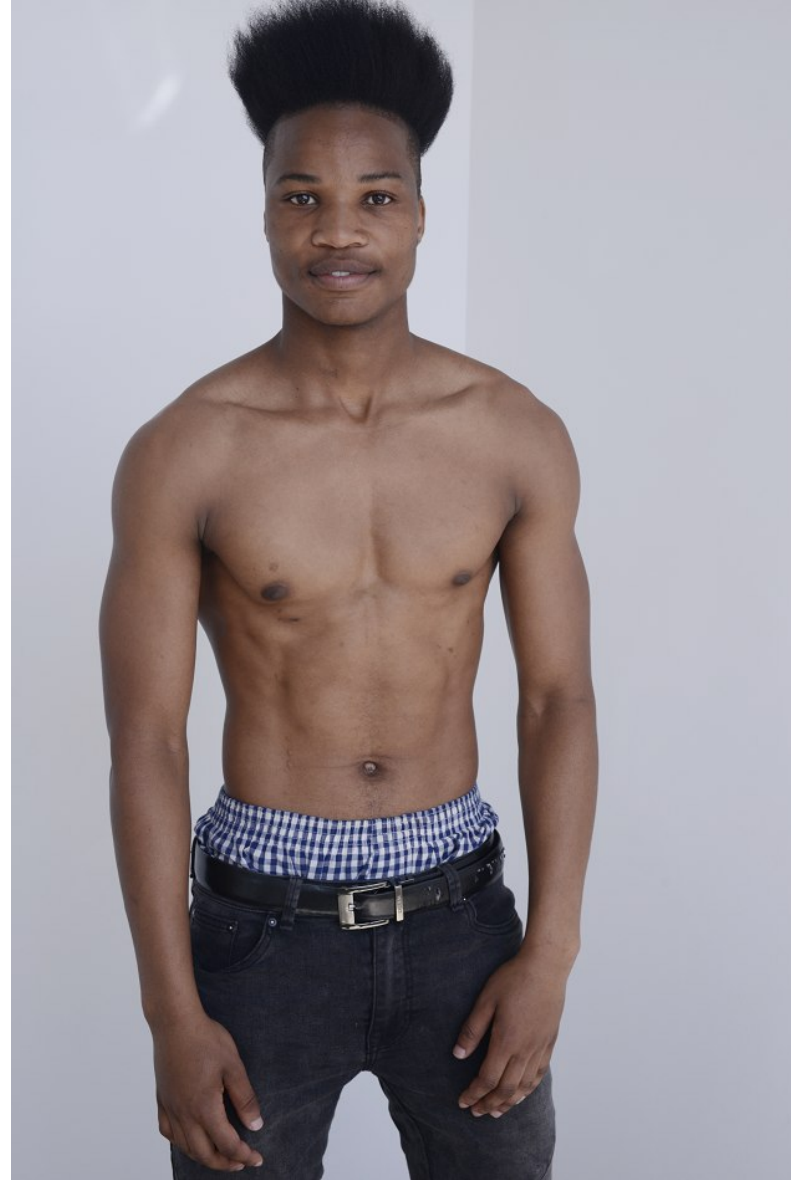

SIPHENATHI HASANE

Height 175cm/59" Chest 95cm/37.5" Waist 81cm/32" Collar 39cm/15.5" Suit 96cm/38" Suit Length R Shoe 7 UK Hair Black Eyes Brown

SIPHENATHI HASANE

Height 175cm/59" Chest 95cm/37.5" Waist 81cm/32" Collar 39cm/15.5" Suit 96cm/38" Suit Length R Shoe 7 UK Hair Black Eyes Brown