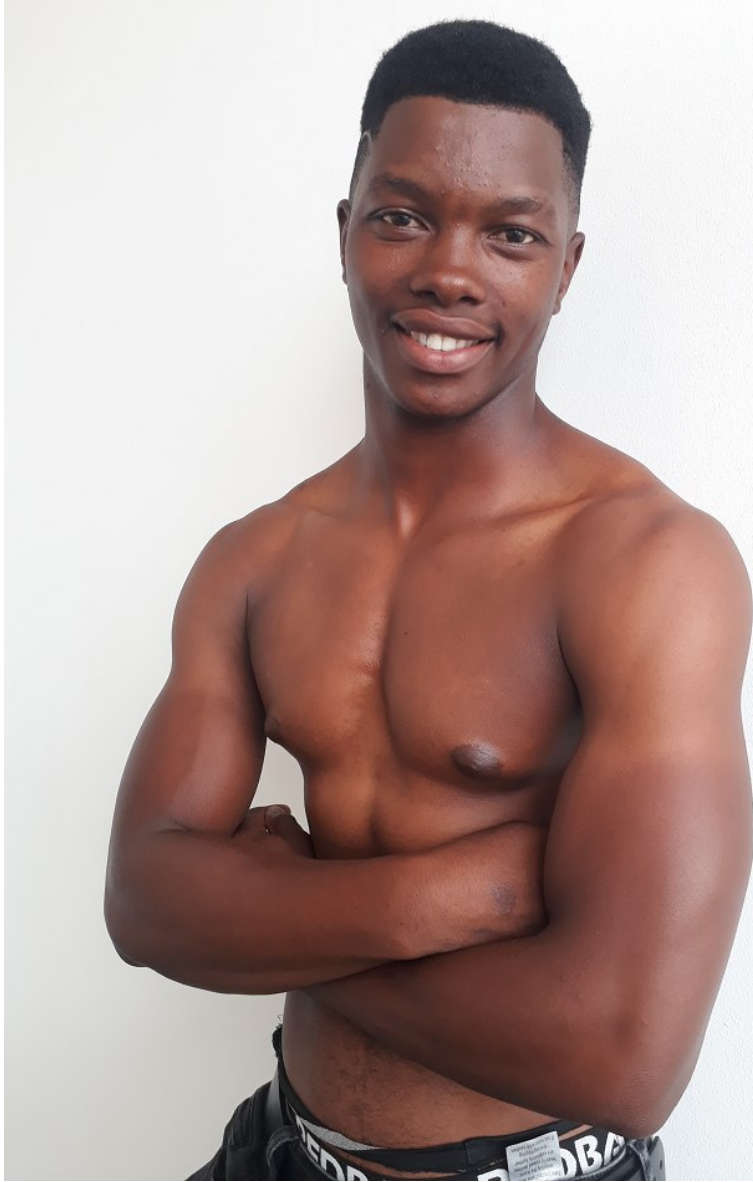

**THEMBEKILE NOGCANTSI**

Height 180cm/5'11" Chest 96cm/38" Waist 79cm/31" Collar 39cm/15.5" Suit 96cm/38"/48 Suit Length R Shoe 40.5 EU/7.5 US/7 UK Hair Dark Brown Eyes Brown

**THEMBEKILE NOGCANTSI**

Height 180cm/5'11" Chest 96cm/38" Waist 79cm/31" Collar 39cm/15.5" Suit 96cm/38"/48 Suit Length R Shoe 40.5 EU/7.5 US/7 UK Hair Dark Brown Eyes Brown