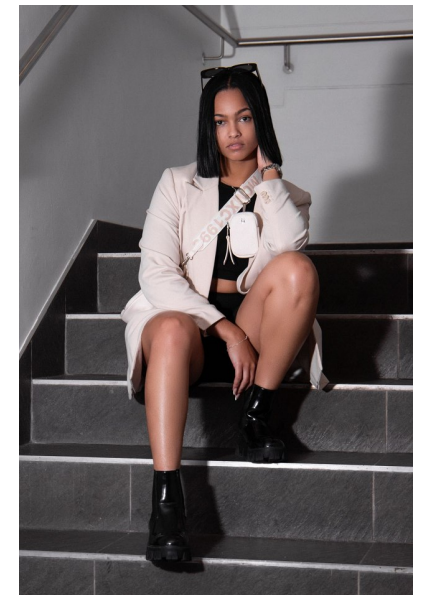

ZOE CHELSEA

Height 164cm/5'4.5" Bust 81cm/32" A Waist 71cm/28" Hips 81cm/32"
Dress 0-2 UK Shoe 5 UK Hair Black Eyes Brown

BASE
MODEL AGENCY est. 1999

Suite 609, 6th Floor | Buitengracht Centre | 125 Buitengracht Street | Cape
Town | 8001 | South Africa | Tel: +27 21 418 2136 |
Email: info@basemodelagency.com