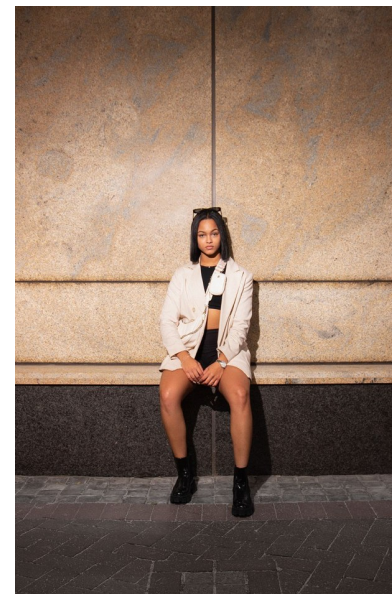

ZOE CHELSEA

Height 164cm/5'4.5" Bust 81cm/32" A Waist 71cm/28" Hips 81cm/32"
Dress 0-2 UK Shoe 5 UK Hair Black Eyes Brown

BASE
MODEL AGENCY est. 1999

Suite 609, 6th Floor | Buitengracht Centre | 125 Buitengracht Street | Cape
Town | 8001 | South Africa | Tel: +27 21 418 2136 |
Email: info@basemodelagency.com