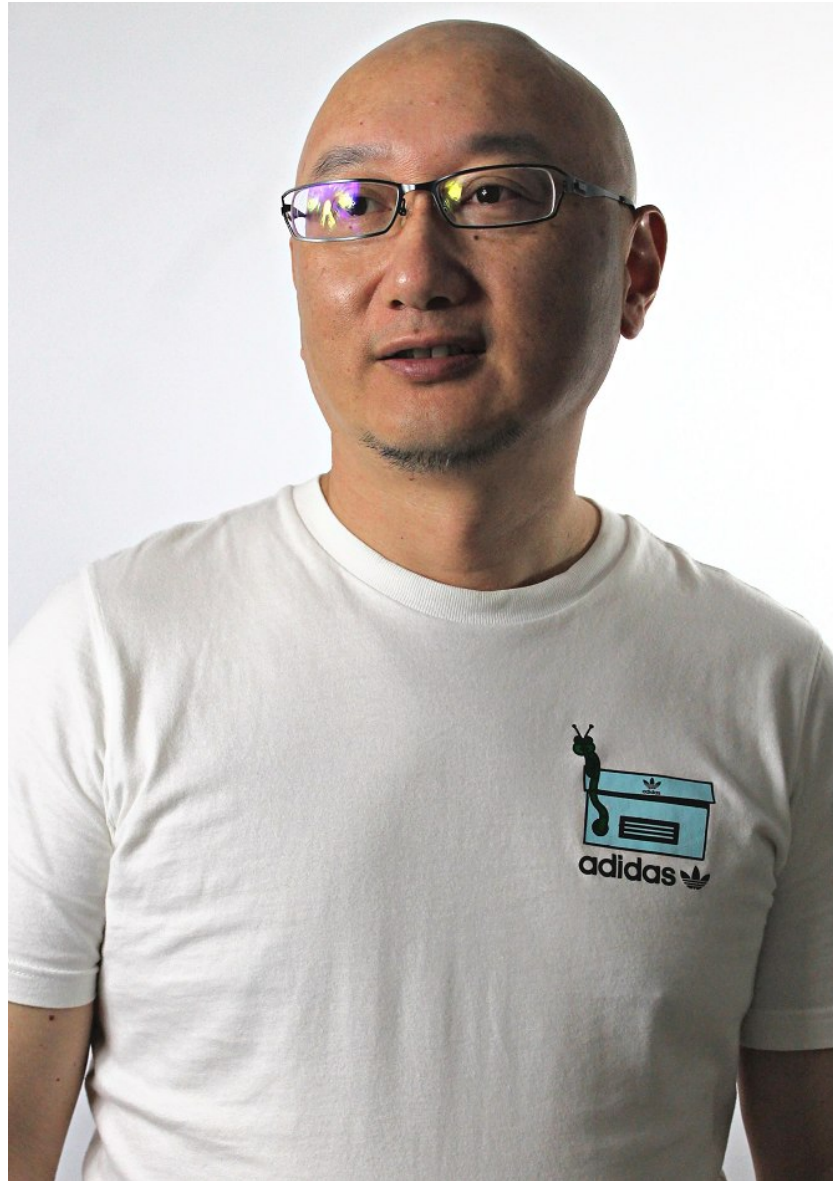

JIAWEI QUAN

Height 168cm/5'6" Chest 100cm/39.5" Waist 85cm/33.5" Collar 41cm/16" Shoe 7 UK Hair Bald Eyes Brown

JIawei QUAN

Height 168cm/5'6" Chest 100cm/39.5" Waist 85cm/33.5" Collar 41cm/16" Shoe 7 UK Hair Bald Eyes Brown