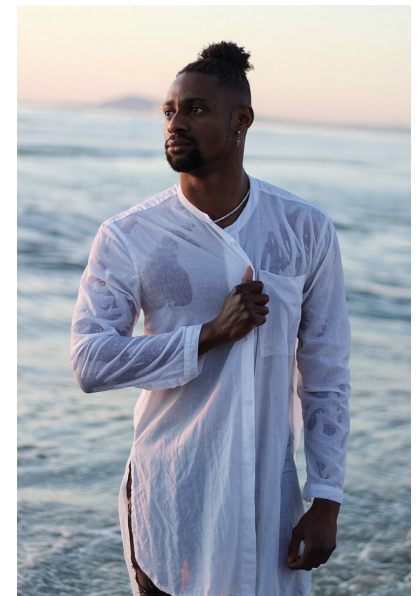

RUBEN BENA

Height 179cm/5'10.5" Chest 103cm/40.5" Waist 81cm/32"
Collar 42cm/16.5" Suit 101cm/40" Suit Length R Shoe 8 UK Hair Dark
Brown Eyes Brown

Image: Base Model Agency

15 on Orange Hotel | Orange Street | Cape Town | 8001 | South Africa |
Tel: +27 21 418 2136 |
Email: info@basemodelagency.com